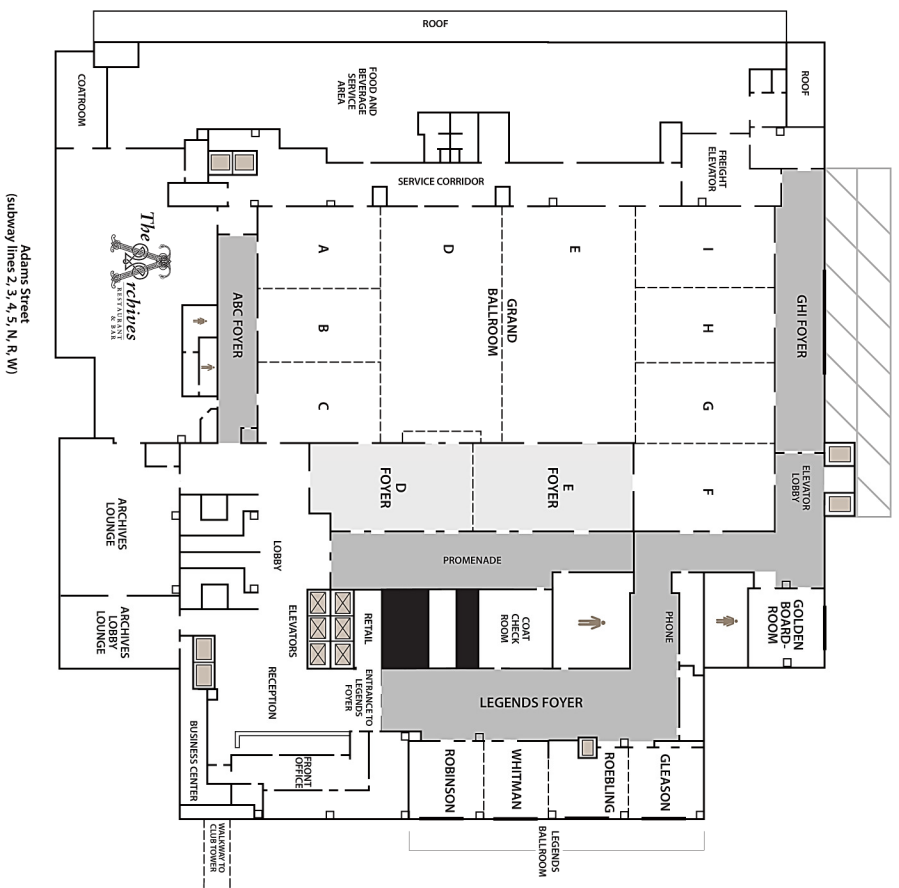

SECOND FLOOR
Jay Street
(subway lines A, C, F)

Adams Street
(subway lines 2, 3, 4, 5, N, R, W)

THIRD FLOOR

- PRE-FUNCTION
- PRIVATE FOYER