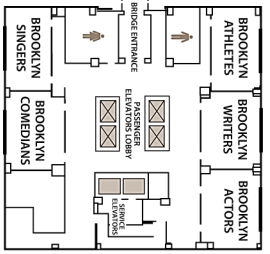

SECOND FLOOR
Jay Street
(subway lines A, C, F)

Adams Street
(subway lines 2, 3, 4, 5, N, R, W)

THIRD FLOOR

- PRE-FUNCTION
- PRIVATE FOYER